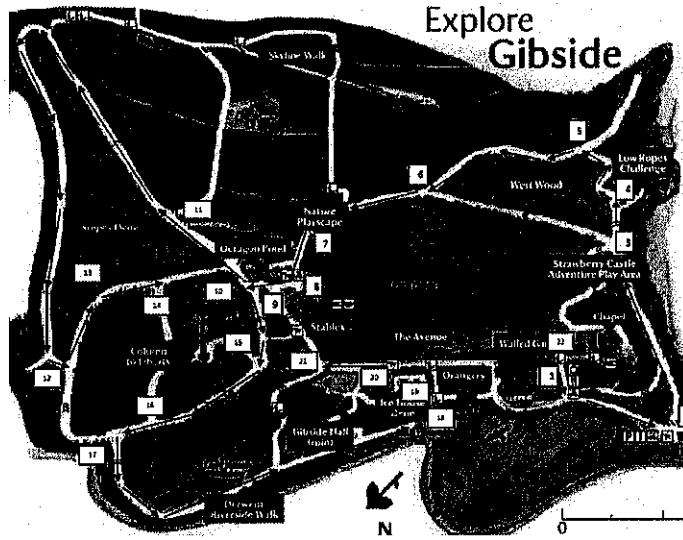

Keep in Touch

@Burnopfield_sch

www.burnopfield.durham.sch

Burnopfield Primary sponsored event.

Name: _____ Year group: _____ Teacher: _____

This year, our sponsored event is a whole school sponsored walk around Gibside grounds on Friday 28th June. Please complete the sponsor form below and send in to school, with money, once the event has taken place. Every little helps! All monies raised will go to school fund.